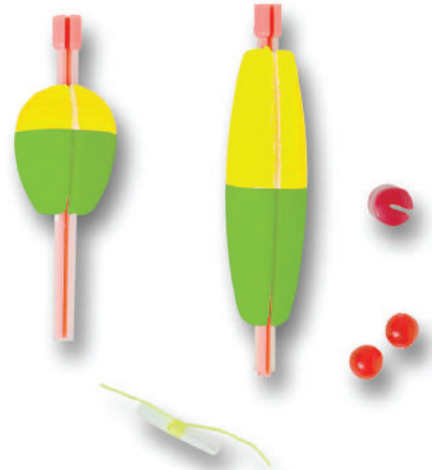

by Betts

Light Up Your Bobbers Use with Mr. Crappie Flo-Glo Lighted Bobbers or Others

- Bright light
- Super high visibility
- 3 times brighter and can be seen 3 times further
- Can be used to light lures and other bobbers

Size	Color	Stock #	Pcs.
1 1/2"	Green	FGS437-4G	4

Pack:

Each pack includes 4 light sticks, 4 plastic sleeves, and 1 bobber clip – 12 packs

Twist On Twist Off

by Betts

Slip Floats- Packed with Bobber Stops & beads.

The perfect easy way to put a slip bobber on the line. Just put the line in the slot and twist it on. It comes off the same easy way. No line cutting or abrasion. Extra cap included with bobber stops and beads in each package.