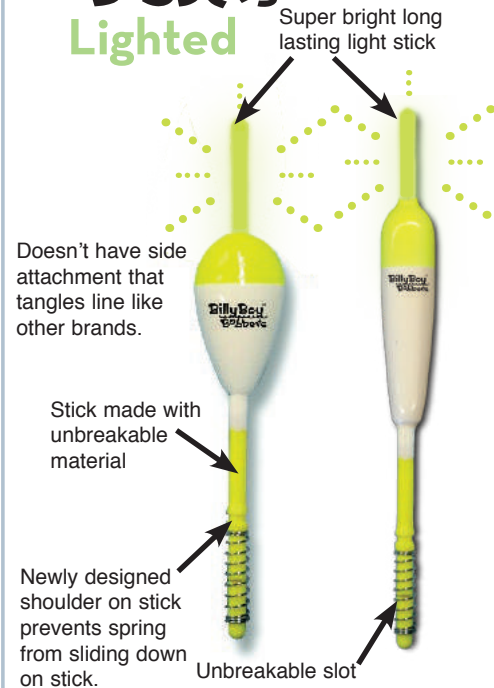

Doesn't have side attachment that tangles line like other brands.

Stick made with unbreakable material

Newly designed shoulder on stick prevents spring from sliding down on stick.

Unbreakable slot

Lighted FLO-GLO Bobbers

by Betts

Spring Stick Balsa Float With Light Sticks

A lighted bobber that really works like it should for night fishing. Doesn't have side attachment that tangles line like other brands. Don't have to use the bulk insensitive style plastic anymore. Comes with 4 light sticks.

Made in 2 popular sizes and shapes

- No more line twisting or hanging up on bobber
- Looks & works like a bobber
- Super sensitive to bite
- Bright light
- Three times brighter
- Super high visibility can be seen 3 times further

Size	Shape	Stock# 2 pc/Pack
3/8"	Pencil	M586-SS-W-GL
1"	Oval	M490-SS-W-GL

Pack:

2 Pc. Pack with 4 light sticks - 12 packs

For refill light sticks, see page 14.