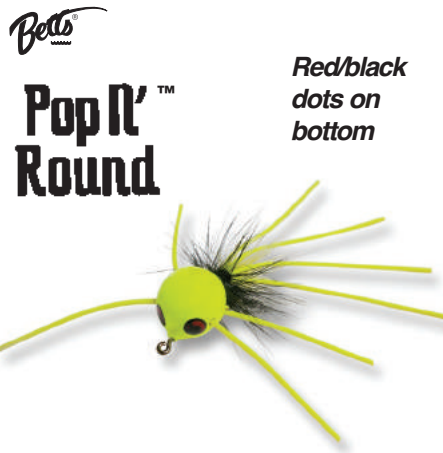

**Sizes:** **Pack:**  
6-8-10 Hook 1 doz. per card  
To order, add hook size to stock#.

**FALLS™**  
**FIRE™  
Shimmy**

*Red blush  
on face and  
bottom*

Stock#	Body	Hackle	Tail
130A	White	Black	White
130D	Chartreuse	Black	Chartreuse
130F	Chart. Speck	Black	Chartreuse
130G	Frog	Black	Chartreuse
130L	Glo	Black	White
130T	Flu. Orange	Black	Orange
130W	White Spec.	Black	White

**Sizes:** **Pack:**  
8-10 Hook 1 doz. per card  
To order, add hook size to stock#.

**Bells**  
**Pop N'™  
Round**

*Red/black  
dots on  
bottom*

A perfect design and shape for action and attraction. Cork body tied on Mustad hook.