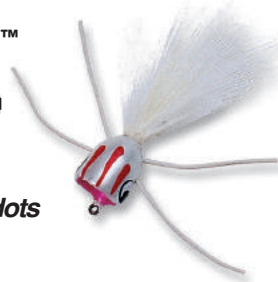

Bee POP™

Red/black dots on bottom

Cup head makes loud popping sound. Cork body cemented on Mustad hook.

Color

Head	Stripe	Streamer
1 White	Red	White
3 Black	Yellow	Blk/Yellow
4 Frog	Spot	Blk/Yellow
5 Chartreuse	Red	Blk/Yellow
6 Glo	Red	White
7 Chart. Speck		Black/Chartreuse
8 White Speck		Black/White
9 Assorted		

Stock # Sizes

Stock #	Sizes	Pack:
304-2	2	1 pc. per Bubble Pk.
304-6	6	-12 pks.
304-8	8	

To order, add color# to stock#.