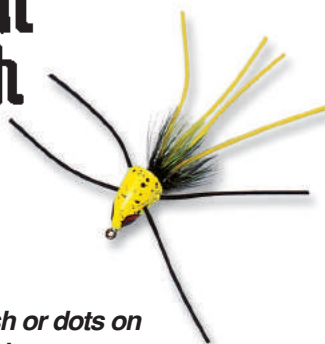

Pop N' Fish™

Red blush or dots on face and bottom

Exact design of a darting swimming minnow. High quality cork cemented on Mustad hook.

Color#

Head	Hackle	Streamer
5 Chart./Stripe	Black	Chartreuse
6 Glo/Speck	Black	White
7 Chart. Speck	Black	Chartreuse
8 White Speck	Black	White
9 Assorted		

Stock # Sizes:

Stock #	Sizes	Pack:
509-10	10	1 pc. per Bubble Pk.
		-12 pks.

To order, add color# to stock#.