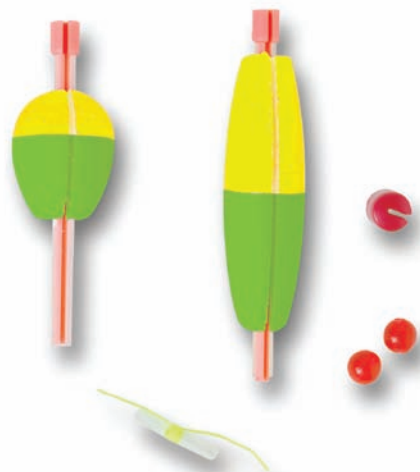

### Perfect Bait, Dip and Shell Net

A well constructed floating net with a molded, textured grip. Salt water quality. Packed assorted brilliant fluorescent colors in each box. Wanted by fishermen and loved by kids.

### Packed with Bobber Stops & beads.

The perfect easy way to put a slip bobber on the line. Just put the line in the slot and twist it on. It comes off the same easy way. No line cutting or abrasion. Extra cap included with bobber stops and beads in each package.

## RATTIN POP-A-TOP™

by Betts

**Multi Purpose – Multi Effective.**  
Designed for lure or live bait. Can be used for fixed or slip fishing. The rattle and pop are the strongest fish catching combination. Very effective in fresh and salt water.

The Rattlin Pear has a unique bait fish sound that attracts crappies. While retrieving twitch the rod tip to make the float rattle. Clip on design allows you to set the lure or hook to the desired depth. Heavy plastic construction make this float great for fishing around rocky shores loaded with stumps or grass lines. Excellent for pre-spawn or spawning crappies. The bright yellow and green color combination makes them easy to detect strikes.