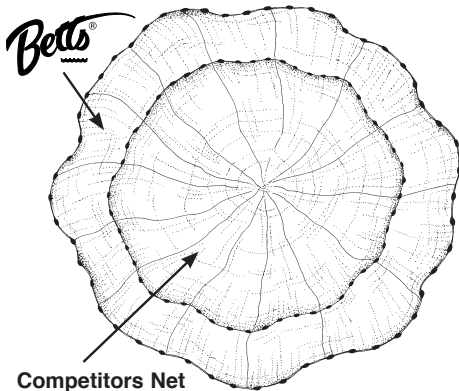

Betts® Nets You Know It's Good

We design and manufacture nets. We are doing today what others will try to do tomorrow.

See-thru polypropylene. Very strong. Designed for stacking. Tamper-proof latch.

One piece box with living hinge. Great graphics. Fantastic utility box. Retail value $2.00+

Tyzac™, Hi-Tider™, Old Salt™, Betts® Blue™, Sea Green™, Betts® 1/4" Mesh, Betts® Buddy, and No Spook™ will be packed in new Utility Boxes.

Great New Packaging

Competitors Net

- All leadlines are braided with hard center core. Will not kink
- Double selvage on horn and leadline for triple strength
- Aeronautically designed for fast sinking and low wind resistance
- All knots double tied and glued with epoxy
- Special TR3 light weight abrasive resistant netting for quick sinking and long wear.
- New Betts assembly technique using treated bonded thread. Triple knots keep the lead in place and holds netting to leadline (no sagging)
- All nets are balanced with correct weight for super fast sinking and full spread
- Complete instructions included with each net.

Our nets are 20-25% larger at the same or better price.